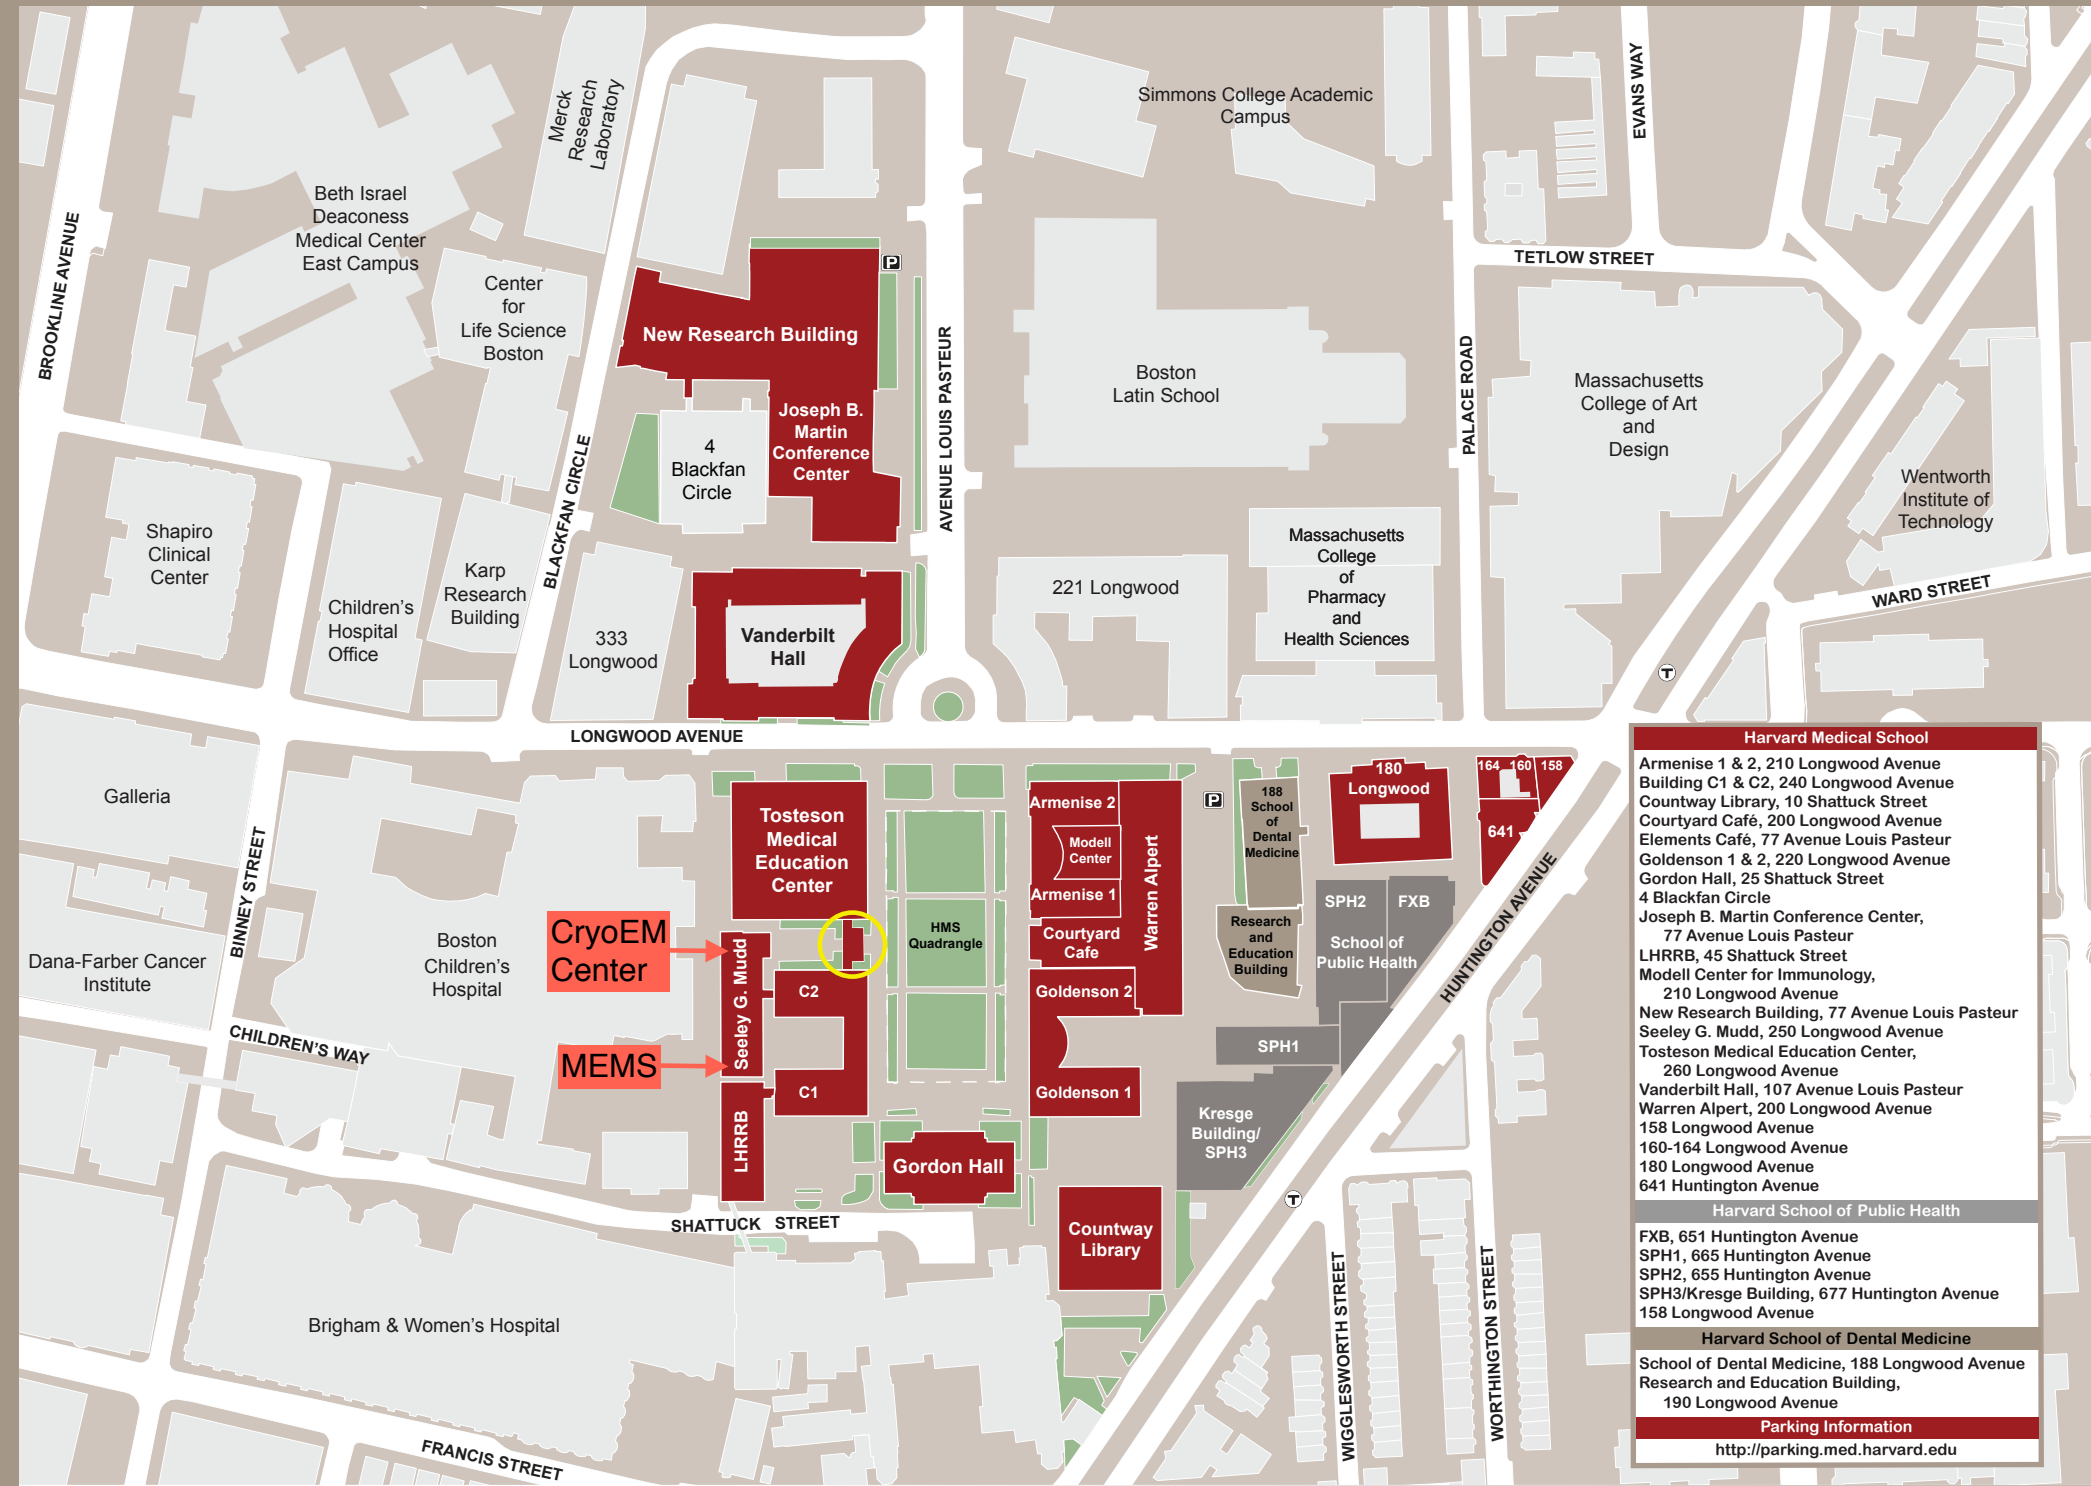

# Harvard Longwood Campus

Harvard Medical School	
Armenise 1 & 2, 210 Longwood Avenue	Building C1 & C2, 240 Longwood Avenue
Courtyard Library, 10 Shattuck Street	Courtyard Café, 200 Longwood Avenue
Elements Café, 77 Avenue Louis Pasteur	Goldenson 1 & 2, 220 Longwood Avenue
Gordon Hall, 25 Shattuck Street	4 Blackfan Circle
Joseph B. Martin Conference Center, 77 Avenue Louis Pasteur	LHRRB, 45 Shattuck Street
Modell Center for Immunology, 210 Longwood Avenue	New Research Building, 77 Avenue Louis Pasteur
Seeley G. Mudd, 250 Longwood Avenue	Tosteson Medical Education Center, 260 Longwood Avenue
Vanderbilt Hall, 107 Avenue Louis Pasteur	Warren Alpert, 200 Longwood Avenue
158 Longwood Avenue	160-164 Longwood Avenue
180 Longwood Avenue	641 Huntington Avenue
Harvard School of Public Health	
FXB, 651 Huntington Avenue	SPH1, 665 Huntington Avenue
SPH2, 655 Huntington Avenue	SPH3/Kresge Building, 677 Huntington Avenue
158 Longwood Avenue	
Harvard School of Dental Medicine	
School of Dental Medicine, 188 Longwood Avenue	Research and Education Building, 190 Longwood Avenue
Parking Information	
<a href="http://parking.med.harvard.edu">http://parking.med.harvard.edu</a>	